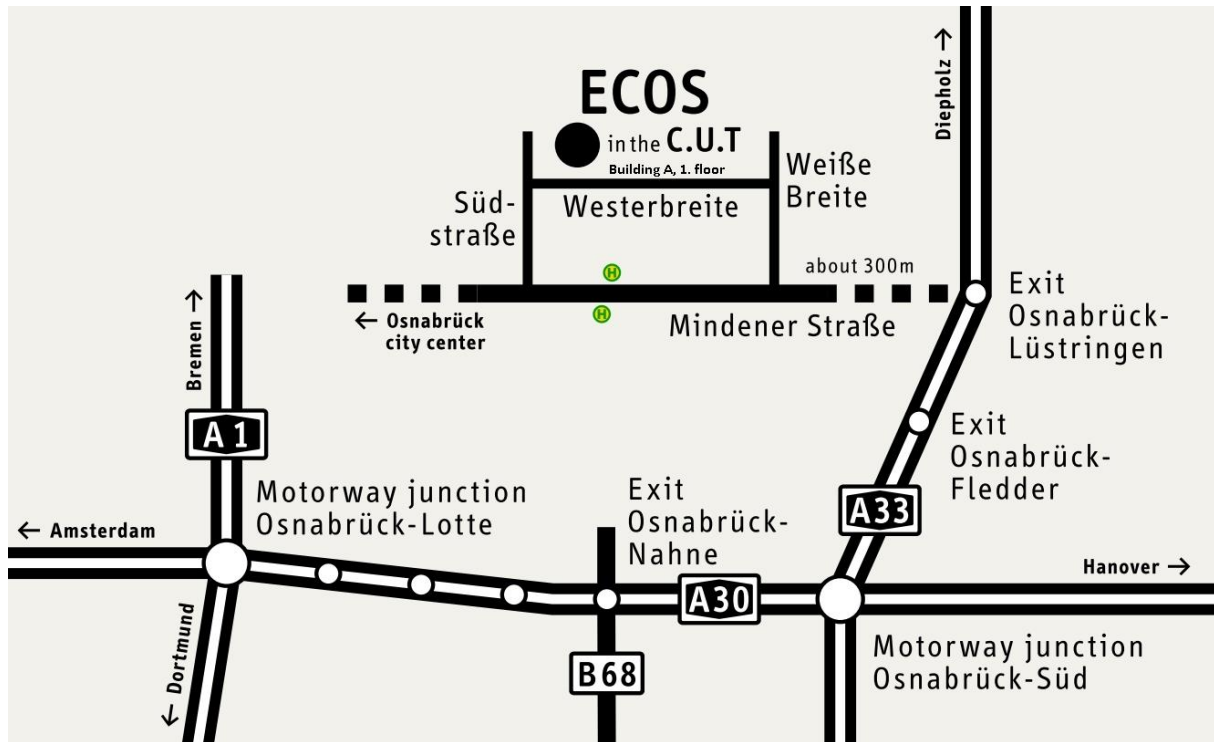

HOW TO GET TO ECOS

From Osnabrück Central Station

by bus:

Every 10 minutes from Osnabrück Central Station with the bus routes 91 and 92 direction Lüstringen-Ost and Darum.

Bus stop: Südstraße

The journey takes about 10 min.

by taxi:

The journey takes about 10 min.

From Münster-Osnabrück Airport (FMO)

by taxi:

The journey takes about 30 min (about 50€).

by shuttle bus:

For information about the shuttle bus service between the airport and Osnabrück Central Station please see: